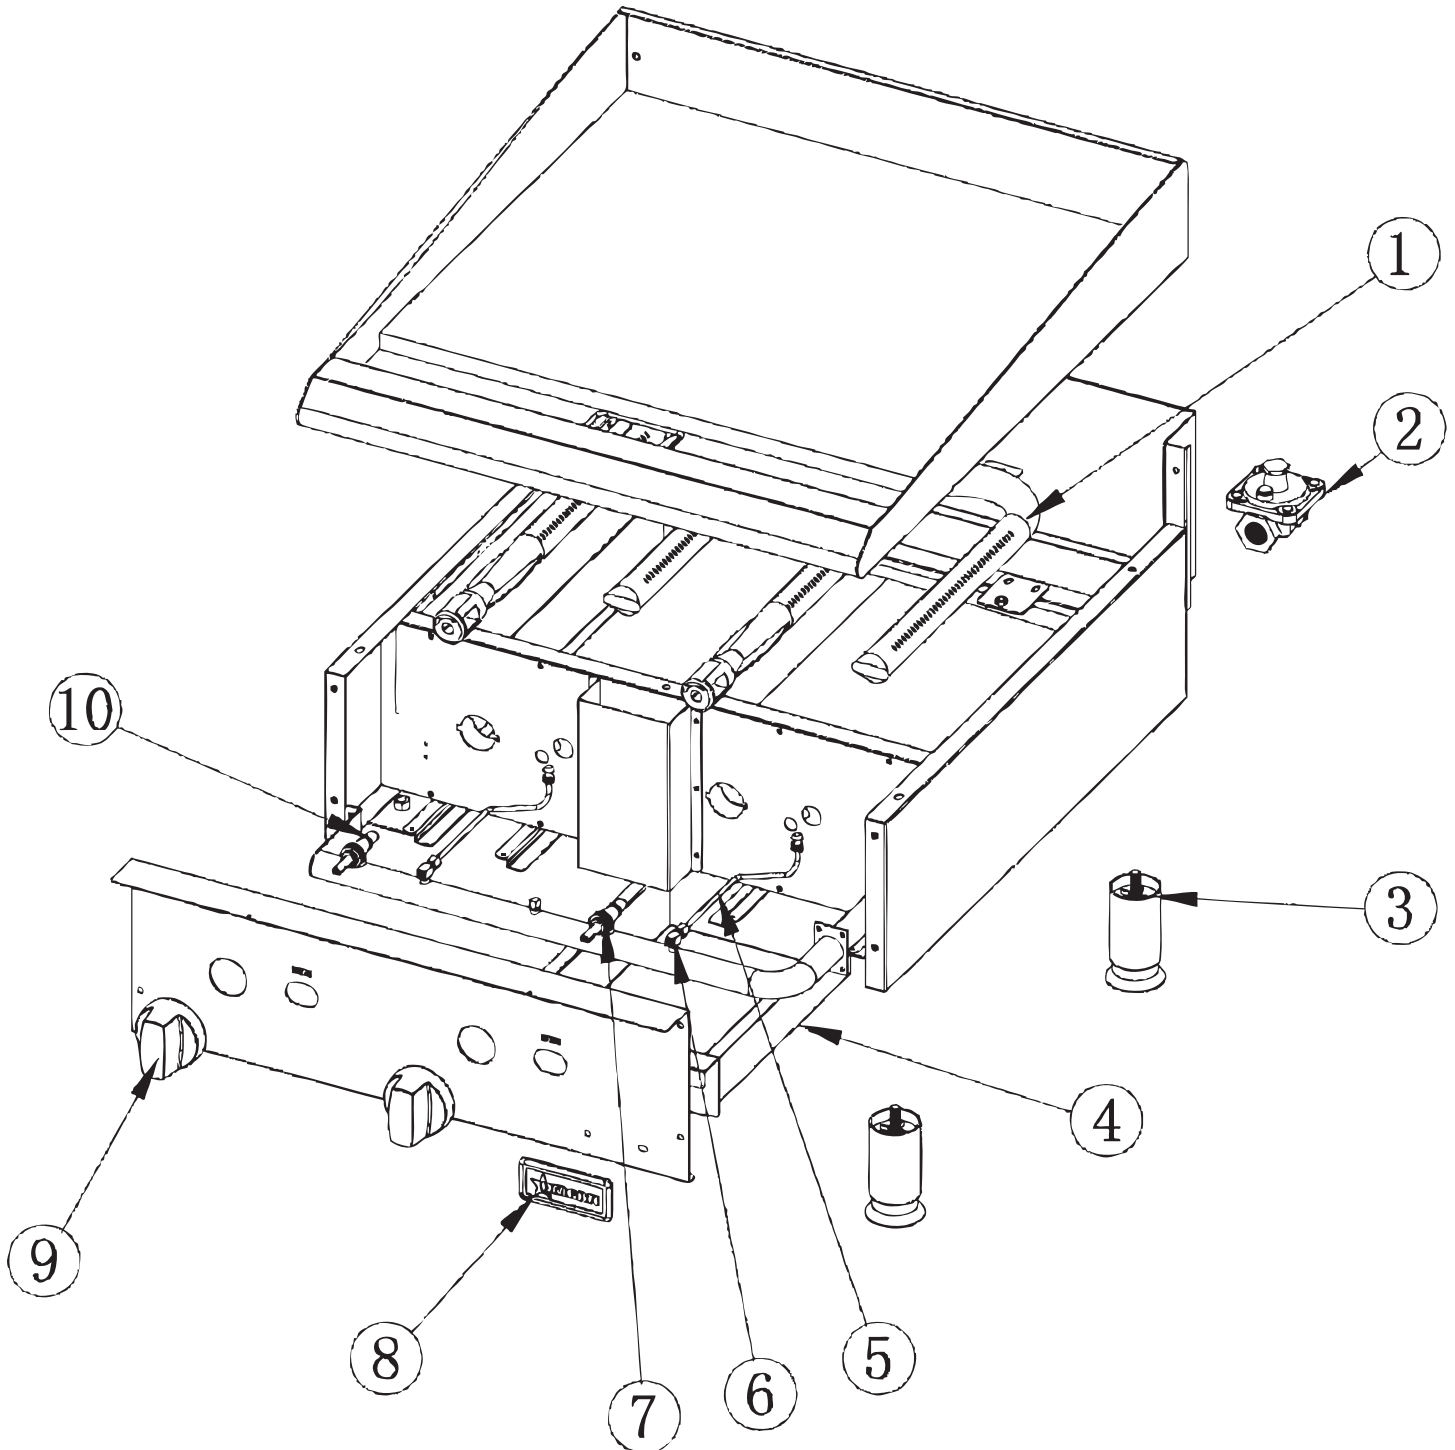

Parts Breakdown

Model CE-CN-G15M 43737

Parts Breakdown

Model CE-CN-G15M 43737

Item No.	Description	Position	Item No.	Description	Position	Item No.	Description	Position
73092	Burner for 43737	1	73088	Pilot Pipe for 43737	5	43489	Red Dial for Manual Control for 43737	9
72407	Regulator for 43737	2	73089	Pilot Valve for 43737	6	72416	Orifice 41 # NAT for 43737	10
72410	Foot for 43737	3	73090	Valve for 43737	7	42968	Conversion Kits for 43737	11
72412	Tray for 43737	4	43313	Name Badge for Omcan for 43737	8			